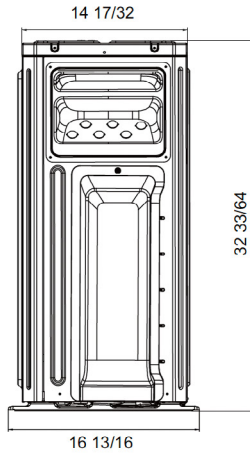

## DIMENSIONS

### OUTDOOR UNIT

Unit: inch

MUE42HP230V1R32AO

DIMENSIONS

Unit: inch