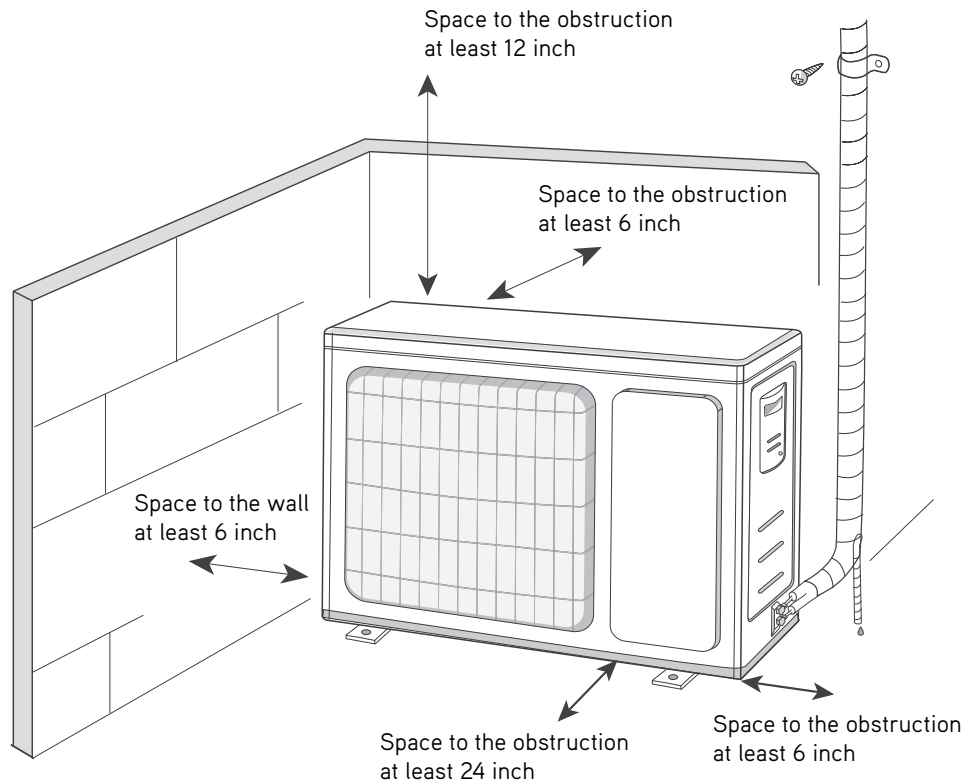

CLEARANCES

OUTDOOR UNIT

Minimum clearance

Specifications are subject to change without notice. Manufacturer reserves the right to discontinue or modify specifications or designs without notice or without incurring obligations. All Rights reserved.

GRECOMFORT.COM/SYSTEM-DOCUMENTATION