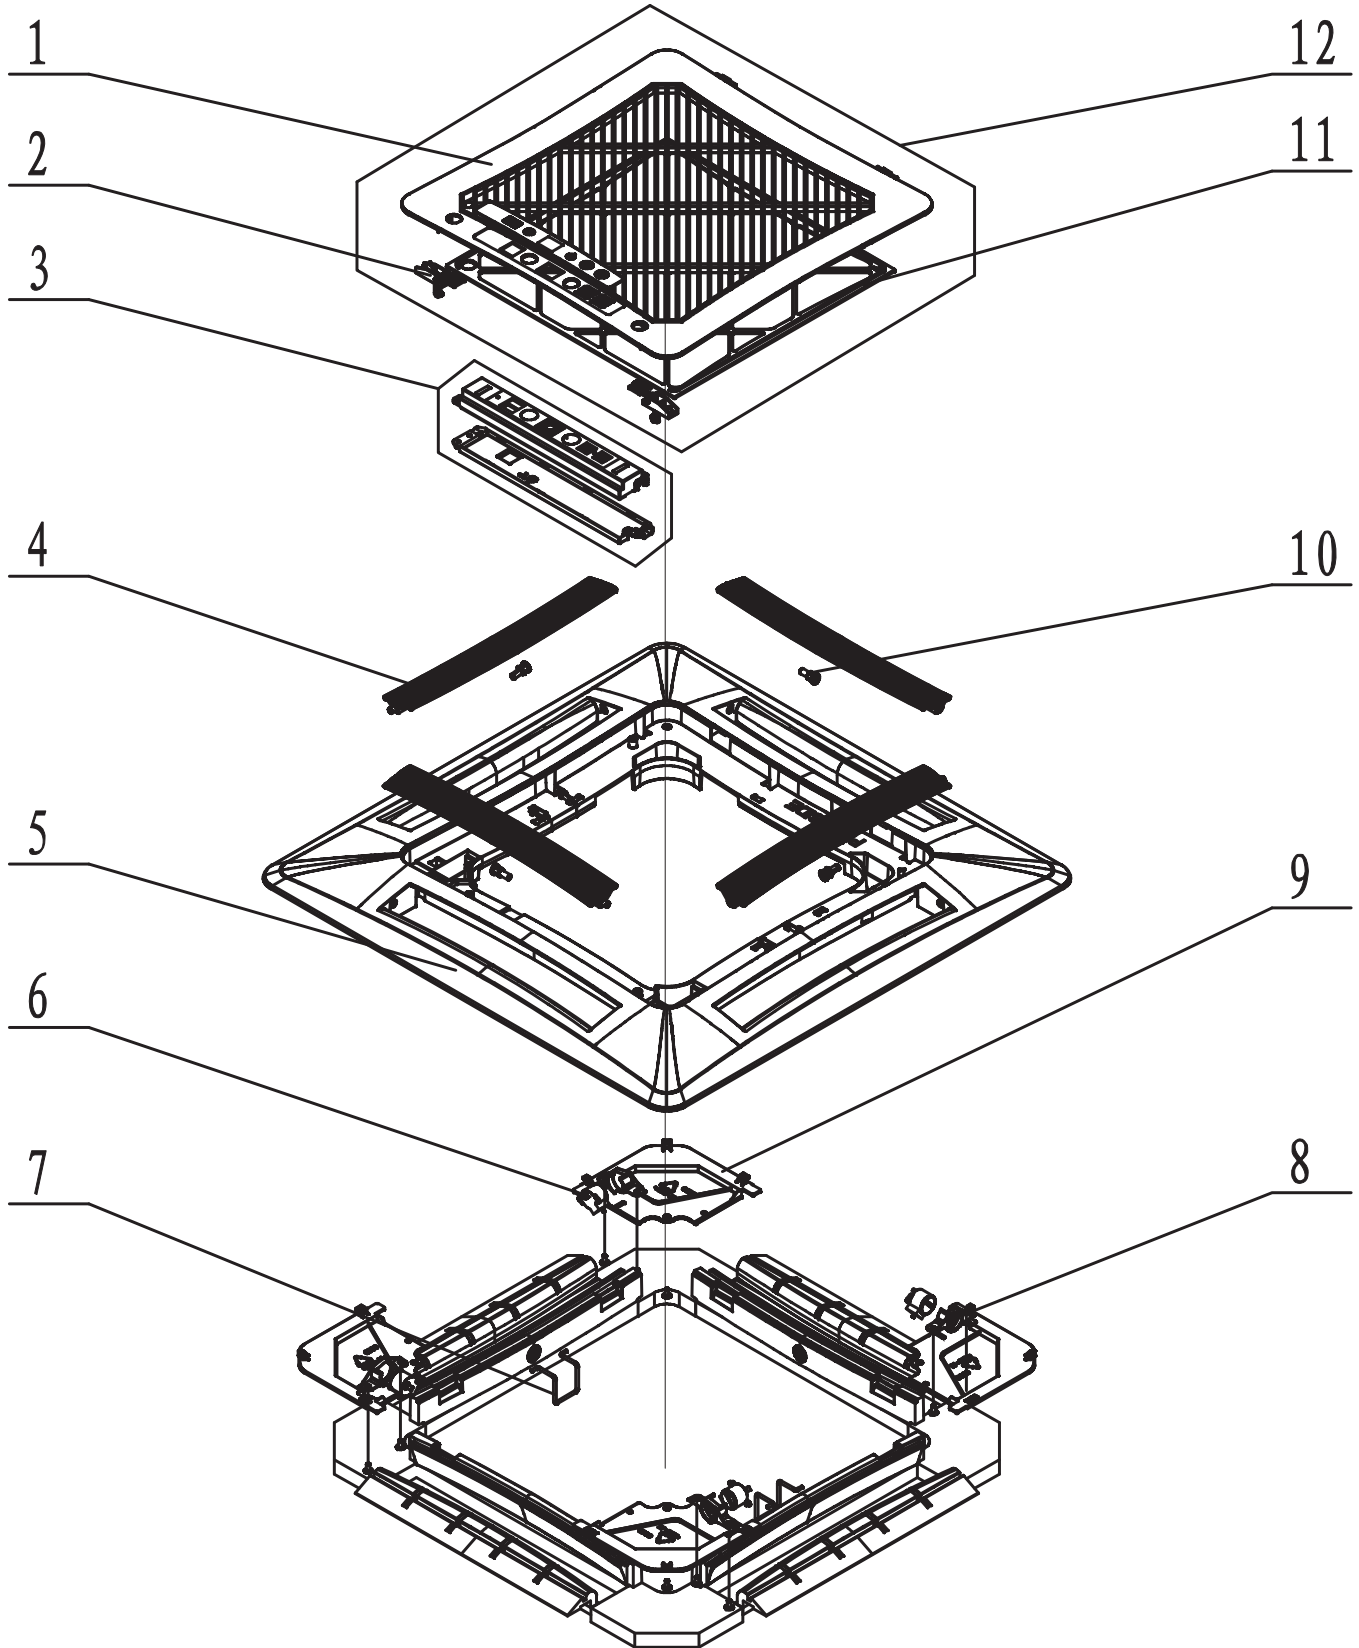

UMAT18GRILLE

UMAT18GRILLE

NO.	Part Description	Qty	Part Code
1	Front Grille	1	26909400010
2	Fastener Sub-Assy	2	02209400001
3	Receiver Board	1	30261016
4	Guide Louver	4	26909400014
5	Front Case	1	26909400009
6	Stepper Motor	4	15729401
7	Hook	2	02229400009
8	Gland Bushing	4	26909400012
9	Corner Cover	4	26909400011
10	Axial Bushing	1	N/A
11	Air Filter	1	11729400001
12	Front Grille Assy	1	01579400002