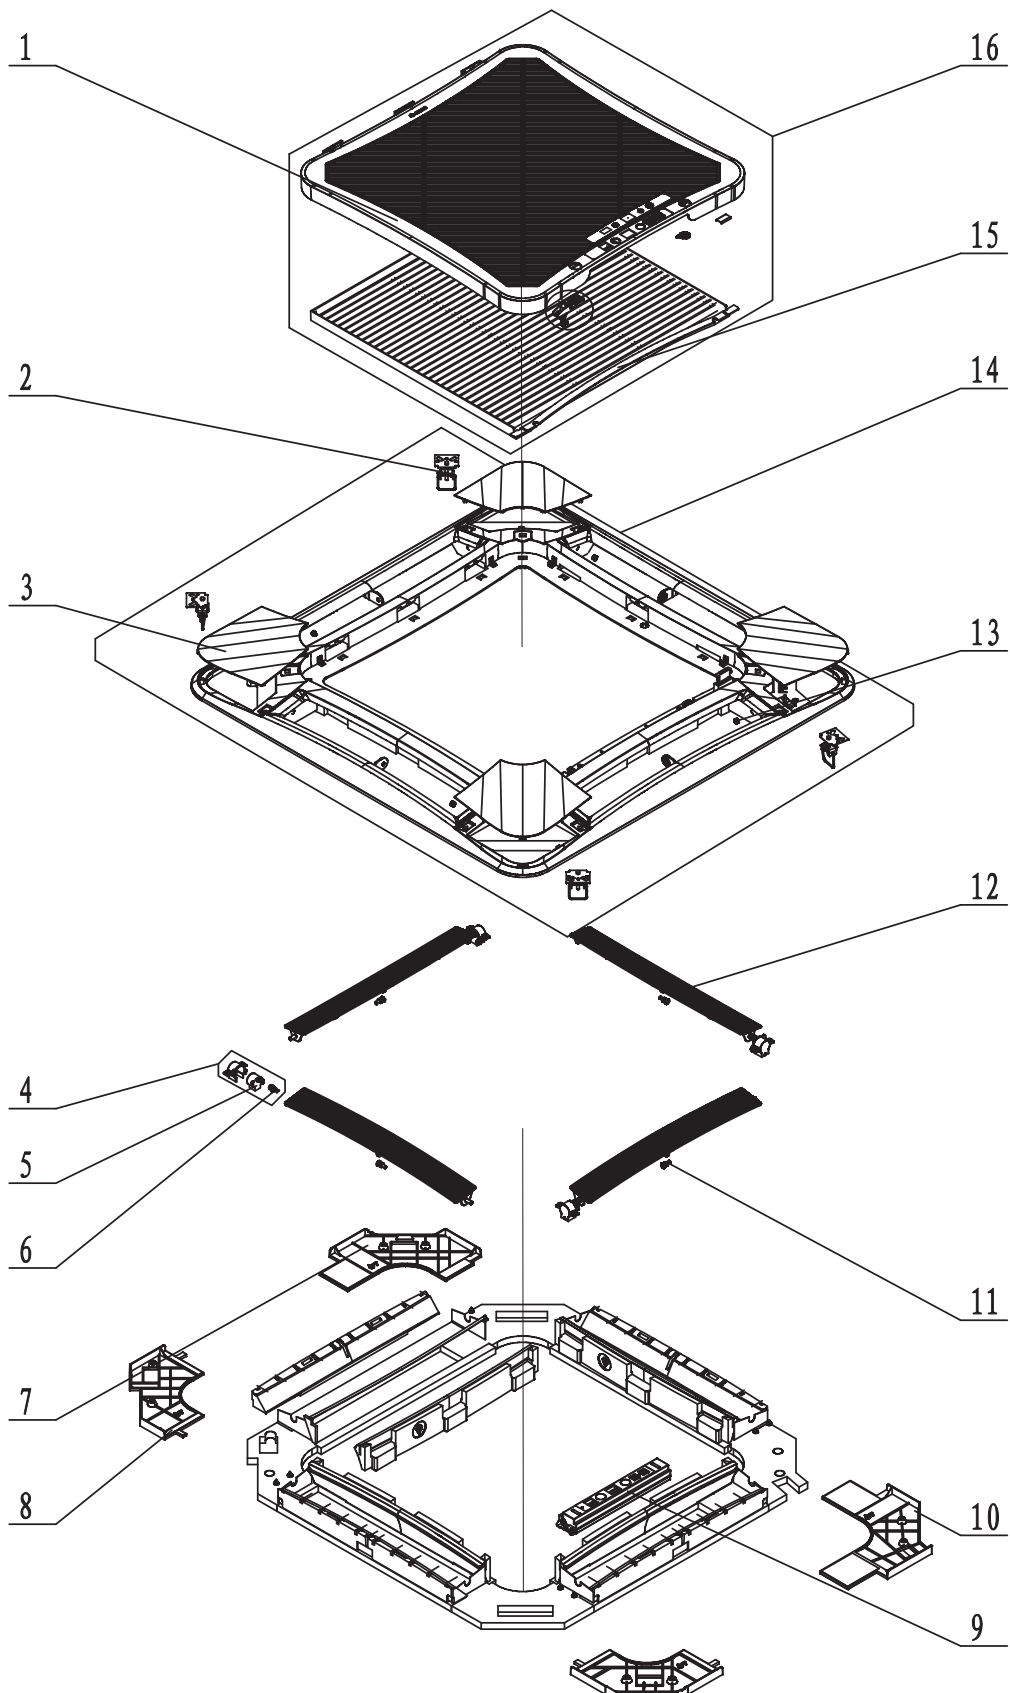

UMAT48GRILLE

UMAT48GRILLE

NO.	Part Description	Qty	Part Code
1	Front Grille	1	26909486
2	Hanging Ring	4	70810101
3	Outer Conner Cover Sub-Assy	4	01269400001
4	Louver Motor Sub-Assy	4	15409407
5	Stepper Motor	1	15729401
6	Crank	1	10582070
7	Inner Conner Cover 3	1	26909490
8	Inner Conner Cover 2	2	26909491
9	Receiver Board	1	30261016
10	Inner Conner Cover 1	1	26909492
11	Axial Bushing	4	10542036
12	Guide Louver	4	26909493
13	Left Axial Bushing	4	10512037
14	Front Panel Assy	1	01549400001
15	Air Filter	1	11729406
16	Front Grille Assy	1	01579400003