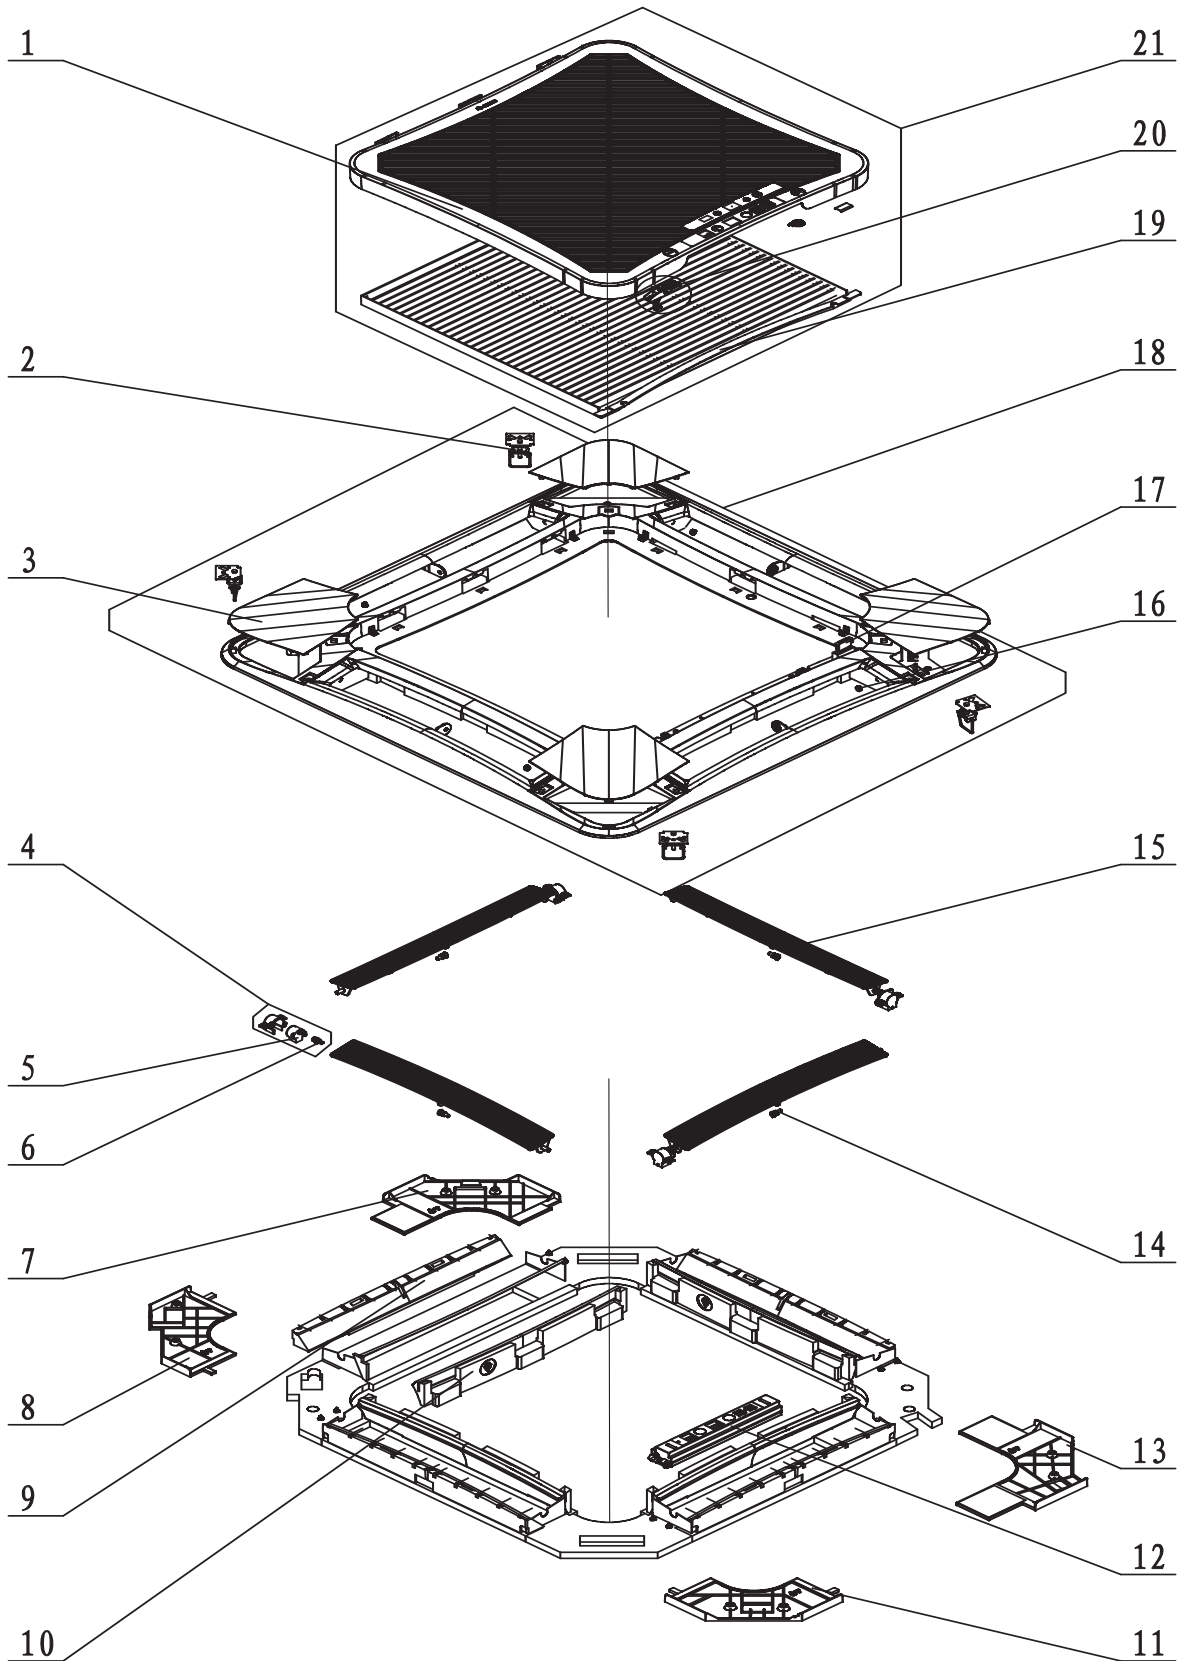

UMAT24GRILLE

UMAT24GRILLE

NO.	Part Description	Qty	Part Code
1	Front Grille	1	26909466
2	Hanging Ring	4	70810101
3	Outer Conner Cover Sub-Assy	4	01269410
4	Louver Motor Sub-Assy	4	15409407
5	Stepper Motor	1	15729401
6	Crank	1	10582070
7	Inner Conner Cover IV Sub-Assy	1	01269411
8	Inner Conner Cover III Sub-Assy	1	01269412
9	Outlet Foam 1	4	52069409
10	Outlet Foam 2	4	52069410
11	Inner Conner Cover II Sub-Assy	1	01269413
12	Display Board	1	N/A
13	Inner Conner Cover I Sub-Assy	1	01269414
14	Axial Bushing	4	10542036
15	Guide Louver	4	10619406
16	Left Axial Bushing	4	10512037
17	Magnet Sub-Assy	1	70842705
18	Front Panel Assy	1	01549401
19	Air Filter	1	11729405
20	Fastener Sub-Assy	1	02209402
21	Front Grille Assy	1	01579400004