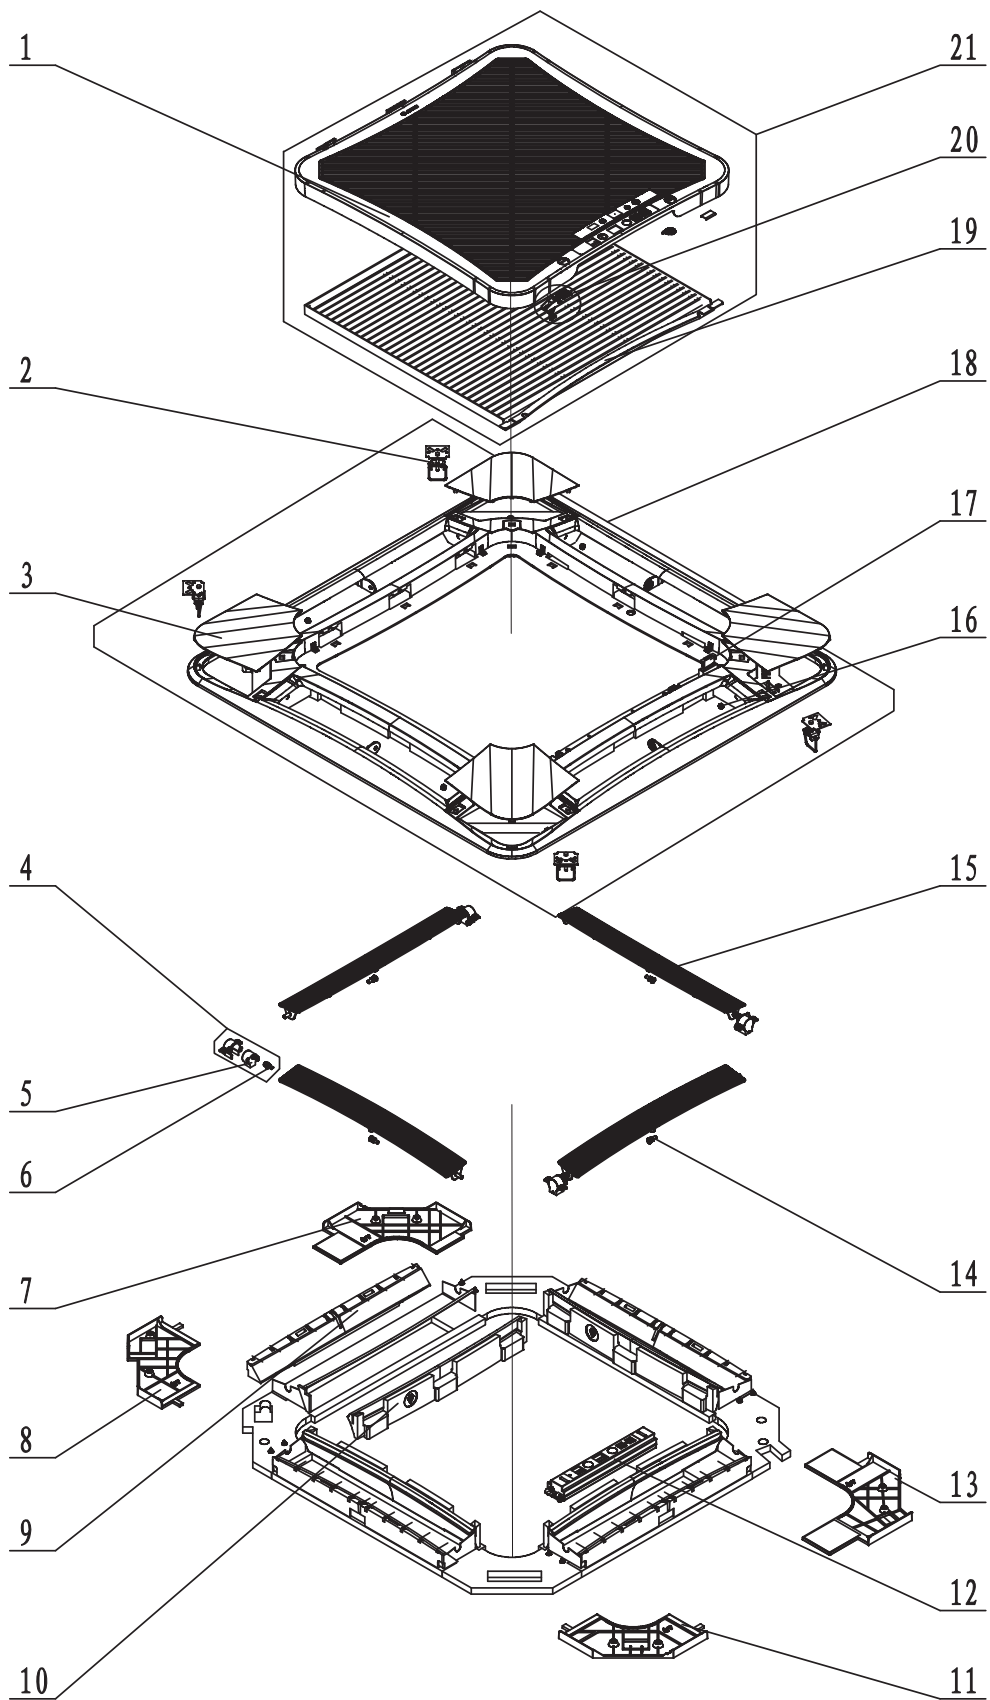

UMAT30GRILLE

UMAT30GRILLE

NO.	Part Description	Qty	Part Code
1	Front Grille	1	26909466
2	Hanging Ring	4	70810101
3	Outer Conner Cover Sub-Assy	4	01269410
4	Louver Motor Sub-Assy	4	15409407
5	Stepper Motor	1	15729401
6	Crank	1	10582070
7	Inner Conner Cover IV Sub-Assy	1	01269411
8	Inner Conner Cover III Sub-Assy	1	01269412
9	Outlet Foam 1	4	52069409
10	Outlet Foam 2	4	52069410
11	Inner Conner Cover II Sub-Assy	1	01269413
12	Display Board	1	N/A
13	Inner Conner Cover I Sub-Assy	1	01269414
14	Axial Bushing	4	10542036
15	Guide Louver	4	10619406
16	Left Axial Bushing	4	10512037
17	Magnet Sub-Assy	1	70842705
18	Front Panel Assy	1	01549401
19	Air Filter	1	11729405
20	Fastener Sub-Assy	1	02209402
21	Front Grille Assy	1	01579400004