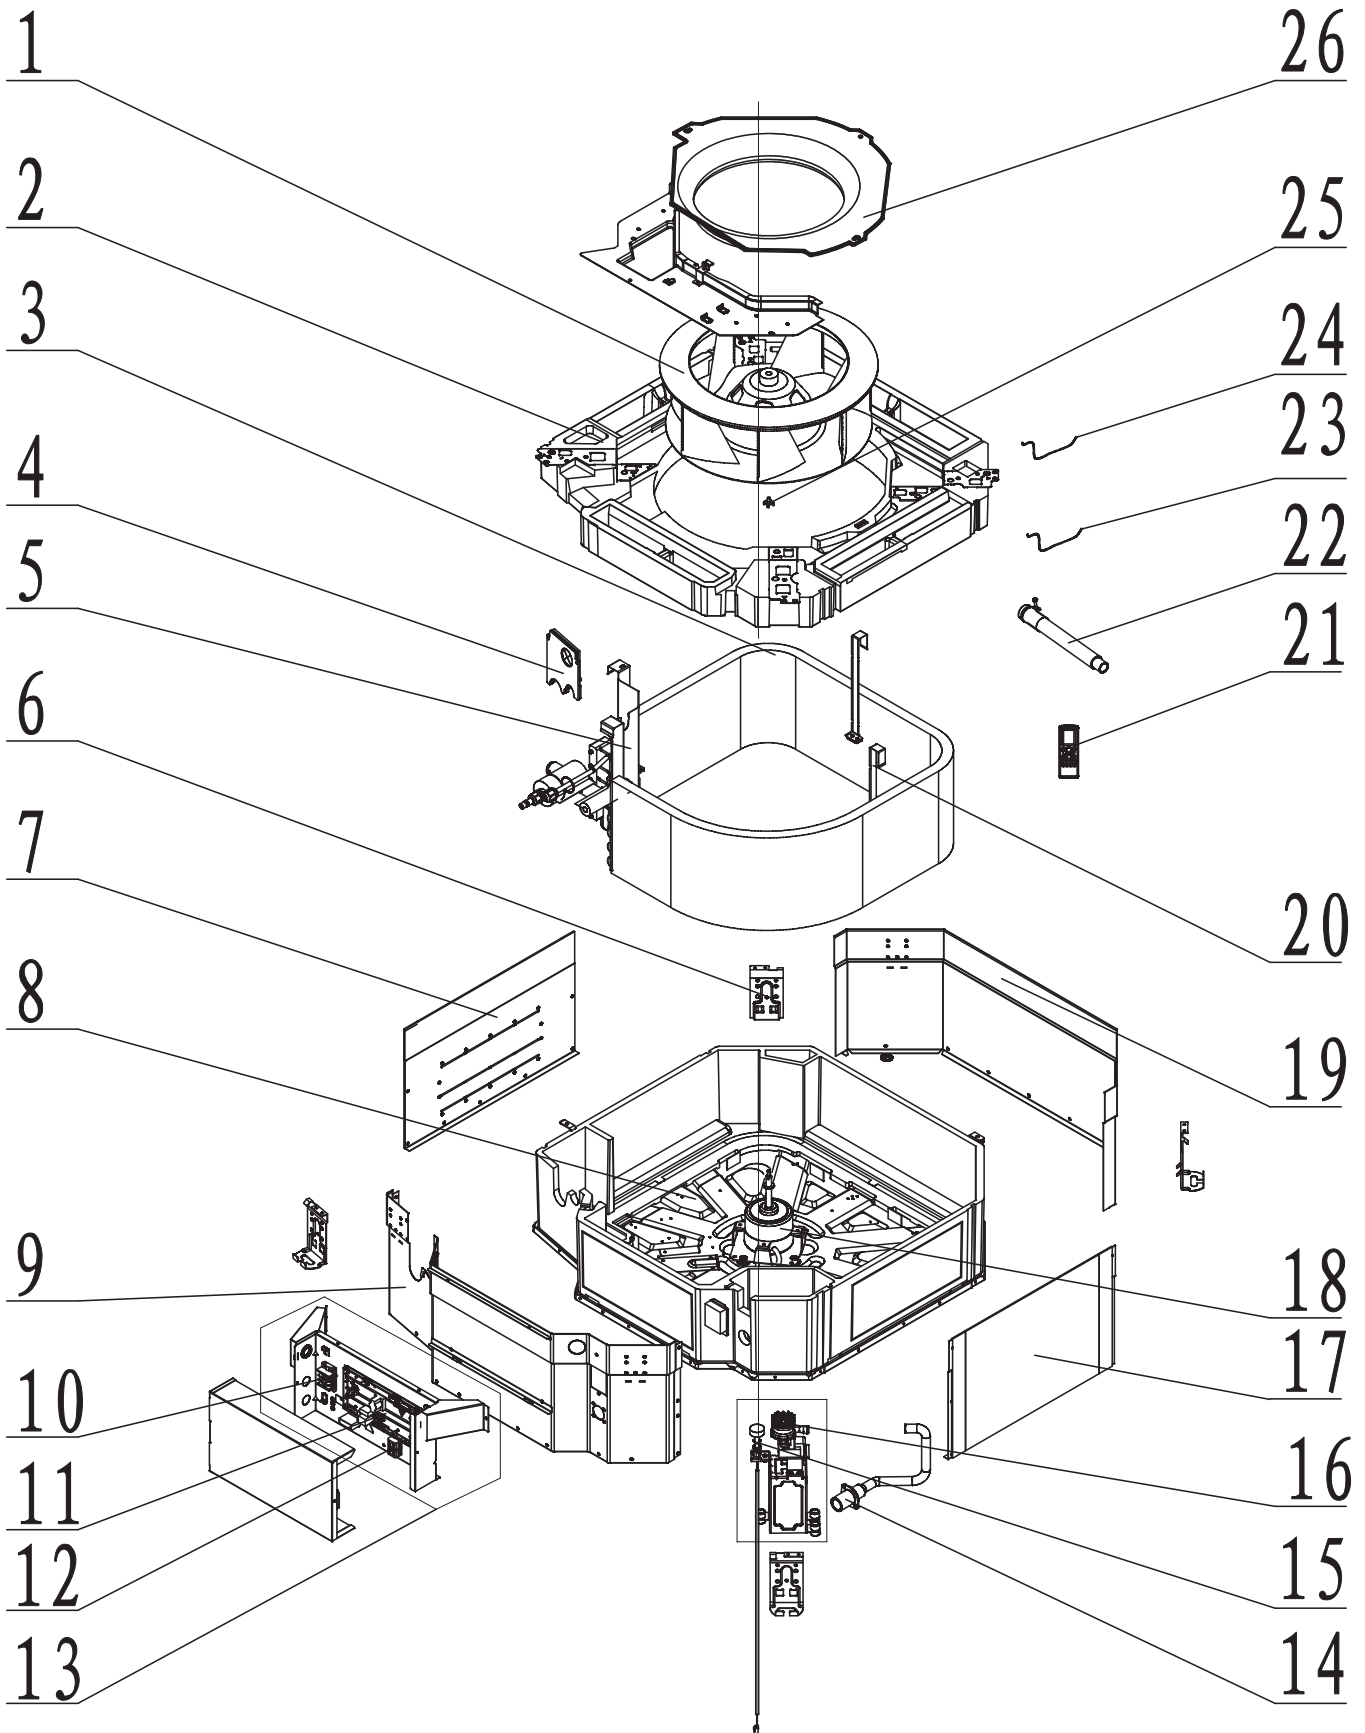

UMAT42HP230V1AC

UMAT42HP230V1AC

NO.	Part Description	Qty	Part Code
1	Centrifugal Fan	1	10310101
2	Condensate Water Tray Assy	1	20182701
3	Evaporator Coil Assy	1	01029400042
4	Tube Exit Plate Assy	1	01382715
5	Connection Sheet Assy	1	01349400007
6	Body Mounting Bracket	4	01332701
7	Left Side Plate Assy	1	01302711
8	Base Plate Assy	1	01222701
9	Front Side Plate Assy	1	0130271301
10	Terminal Board	1	42011222
11	Main Control Board	1	30224000028
12	Terminal Board	1	4201025301
13	Electric Box Assy	1	01399400124
14	Water Pump Drain Pipe	1	05230026
15	Water Level Switch	1	45018012
16	Water Pump	1	43130324
17	Right Side Plate Assy	1	01302712
18	Fan Motor	1	15709400003
19	Rear Side Plate Assy	1	01302709
20	Evaporator Coil Support Assy	2	01072707
21	Remote Controller (YB1FA)	1	30510516
Not Shown	Remote Controller Holder/Cradle	1	70140164
22	Drain Hose Sub-Assy	1	05232702
23	Ambient Temperature Sensor	1	3900012123
24	Tube Temperature Sensor	1	390001921G
25	Fan Support	1	10312701
26	Diversion Circle	1	10372722