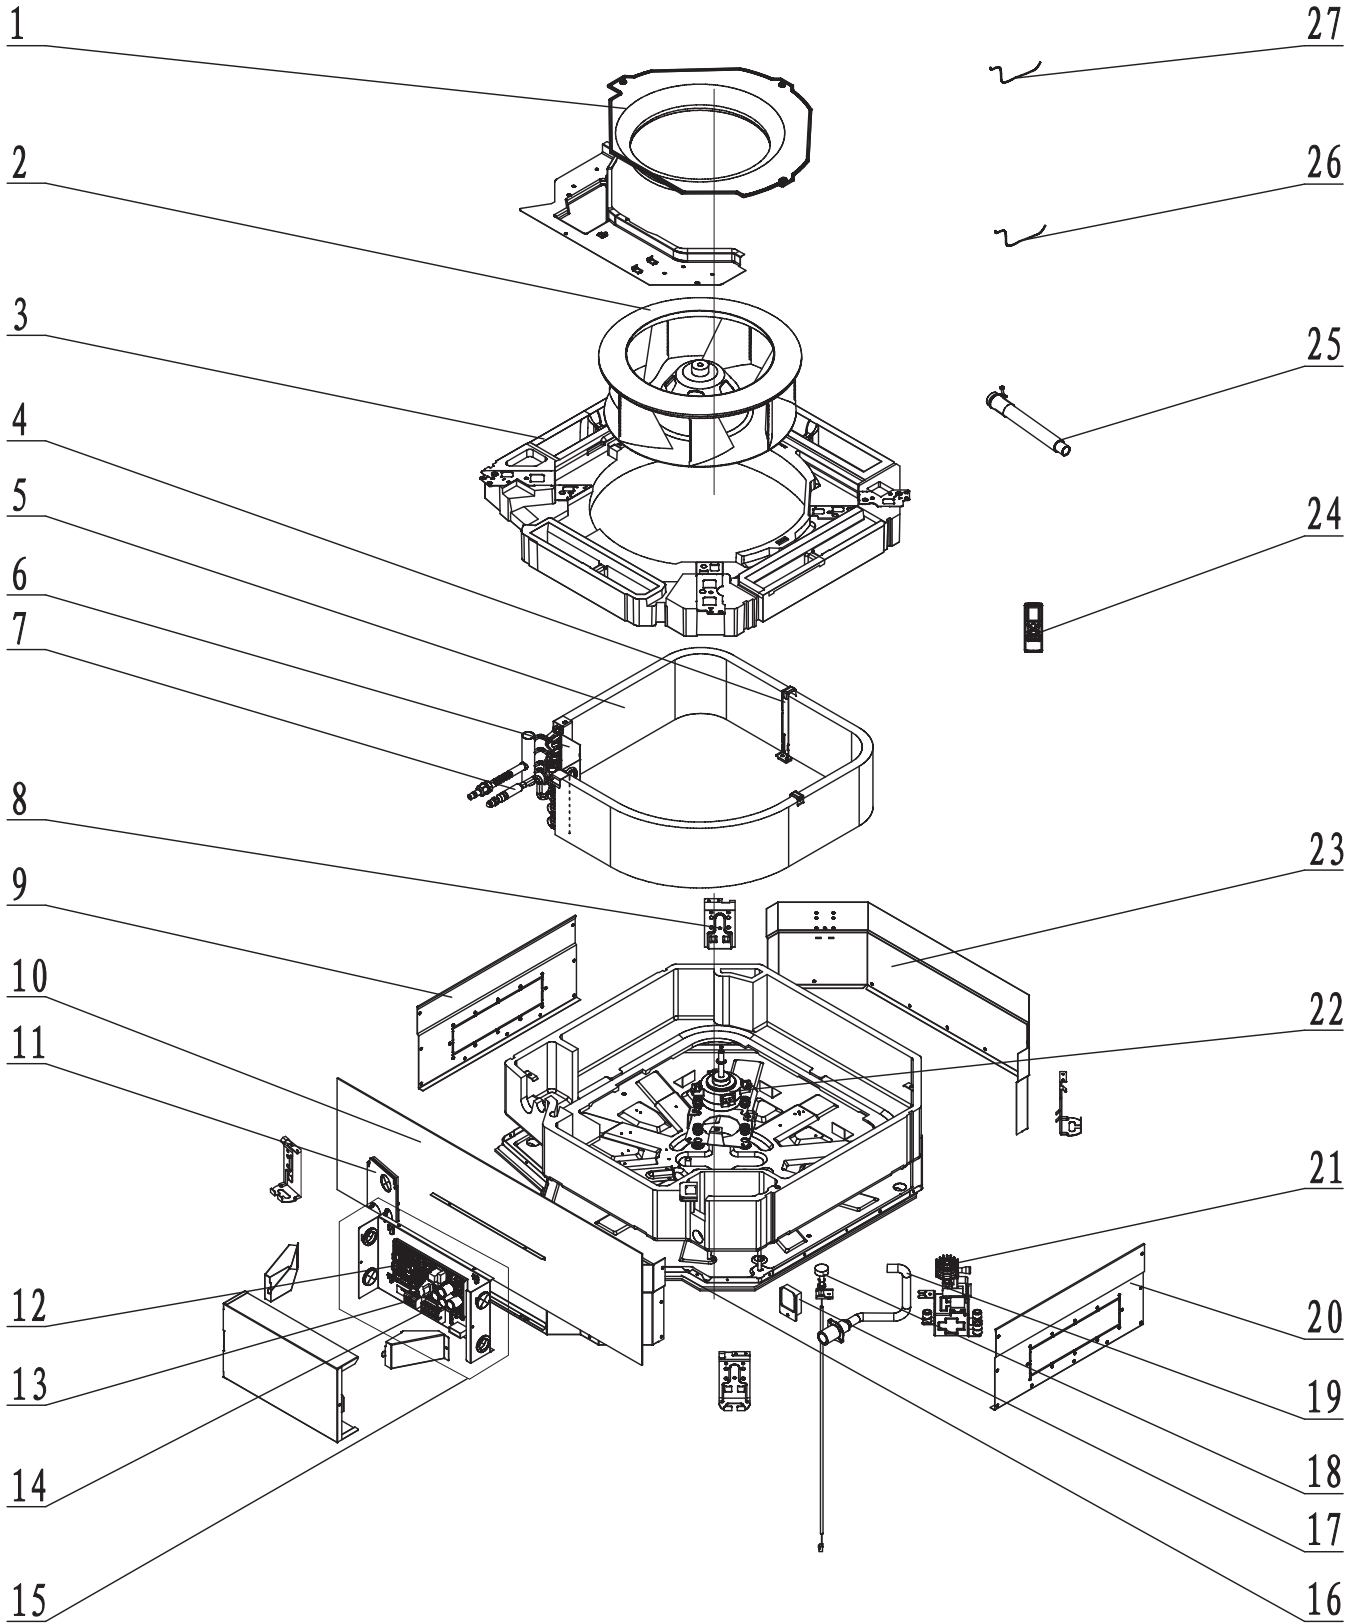

UMAT24HP230V1AC

UMAT24HP230V1AC

NO.	Part Description	Qty	Part Code
1	Diversion Circle	1	10372701
2	Centrifugal Fan	1	10312705
3	Condensate Water Tray Assy	1	20182701
4	Evaporator Coil Support Assy	2	01072703
5	Evaporator Coil Assy	1	01029400045
6	Evaporator Connection Board Assy	1	01074042
7	Strainer	1	07212403
8	Body Mounting Bracket	4	01332701
9	Left Side Plate Assy	1	01302715
10	Front Side Plate Assy	1	01302718
11	Tube Exit Plate Assy	1	01382715
12	Main Control Board	1	30224000028
13	Terminal Board	1	4201025301
14	Terminal Board	1	42011222
15	Electric Box Assy	1	01399400117
16	Base Plate Assy	1	01222701
17	Water Pump Cover Board Assy	1	01252713
18	Water Level Switch	1	45018012
19	Water Pump Drain Pipe	1	05230026
20	Right Side Plate Assy	1	01302716
21	Water Pump	1	43130324
22	Fan Motor	1	15709400004
23	Rear Side Plate Assy	1	01302714
24	Remote Controller (YB1FA)	1	30510516
Not Shown	Remote Controller Holder/Cradle	1	70140164
25	Drain Hose Sub-Assy	1	05232702
26	Tube Temperature Sensor	1	390001921G
27	Ambient Temperature Sensor	1	390001912