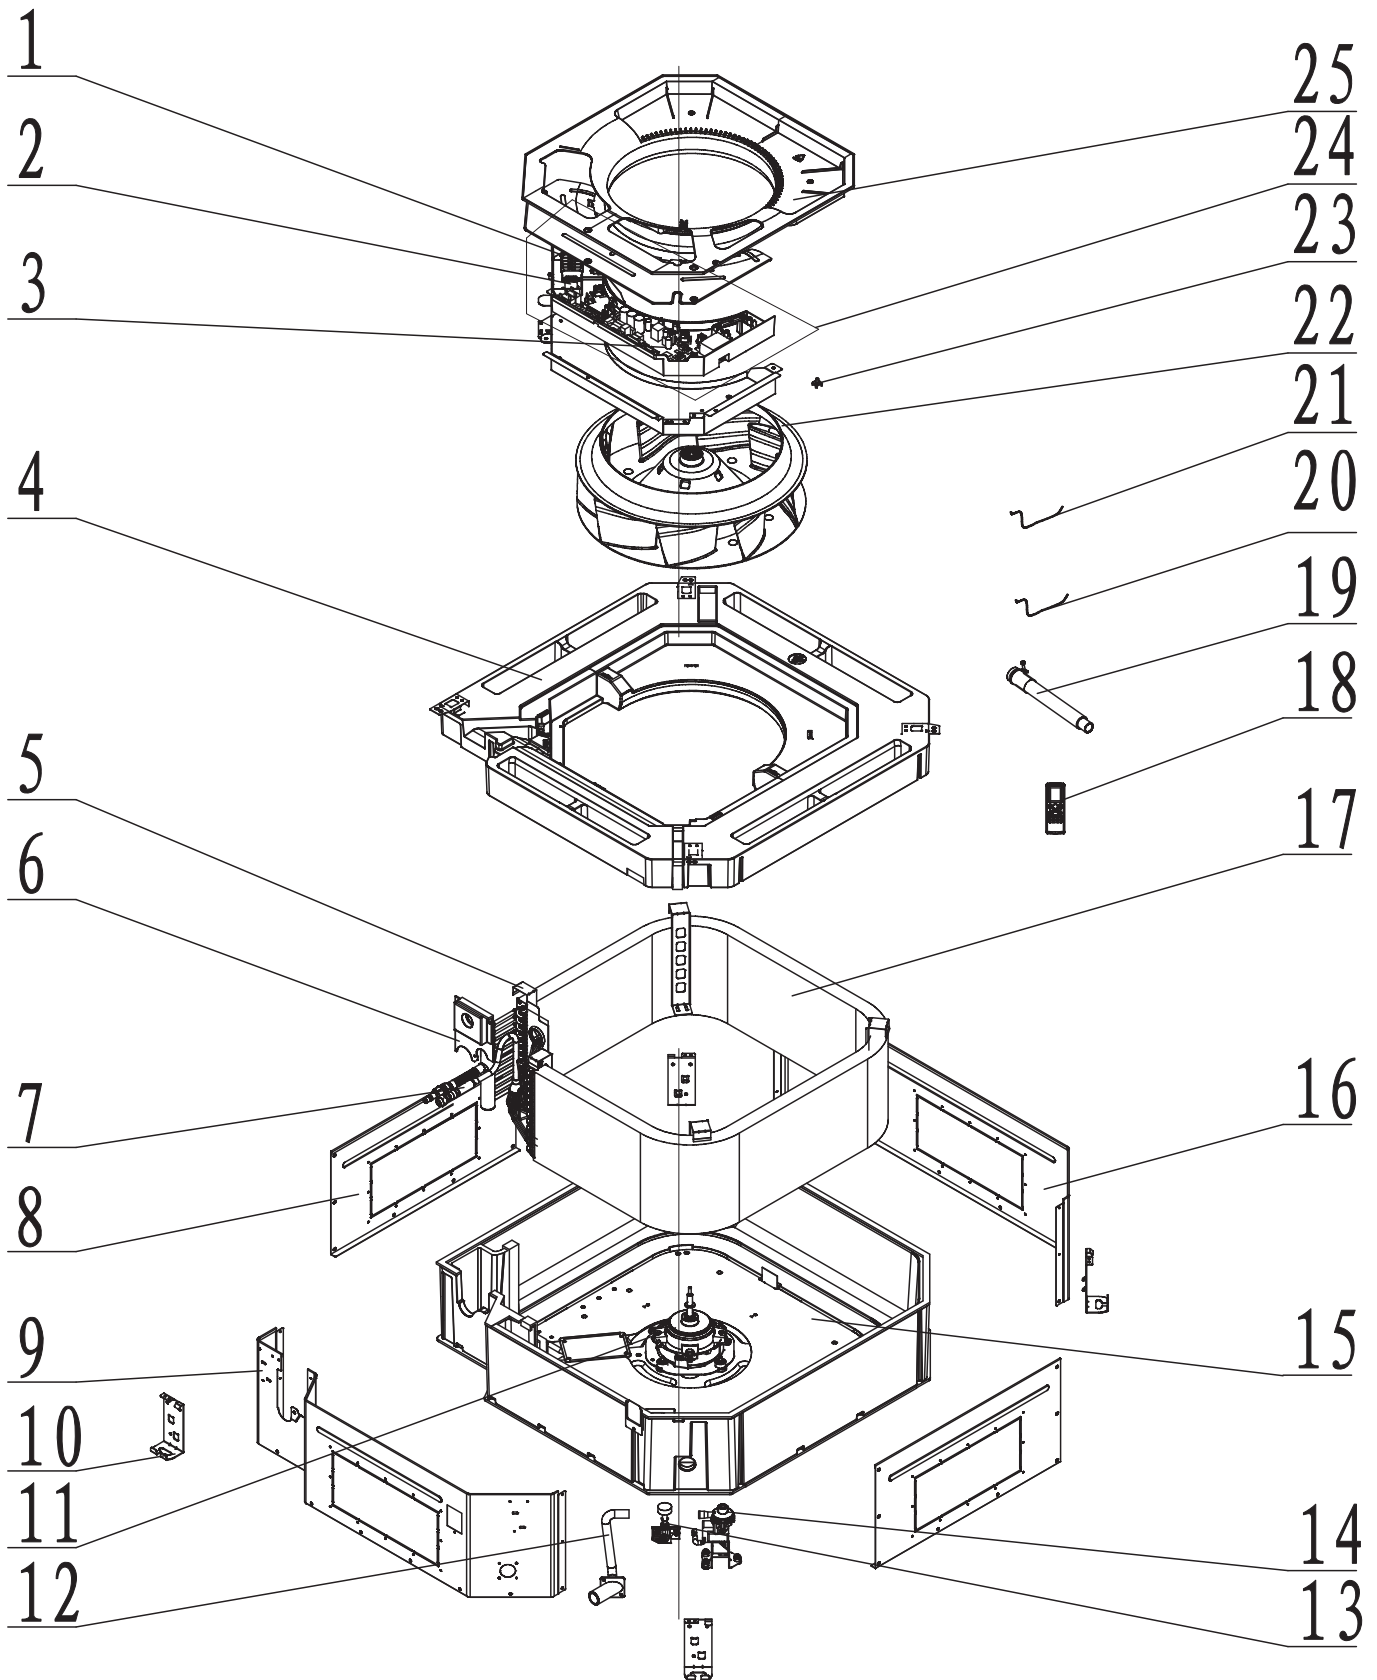

UMAT48HP230V1AC

UMAT48HP230V1AC

NO.	Part Description	Qty	Part Code
1	Terminal Board	1	4201025801
2	Terminal Board	1	4201025301
3	Main Control Board	1	30224000028
4	Condensate Water Tray Assy	1	01289400002
5	Connection Sheet Sub-Assy	1	01349400002
6	Tube Exit Plate	1	01344100075
7	Strainer	1	07212403
8	Right and Left Side Plate	2	01319448
9	Front Side Plate	1	01319447
10	Body Mounting Bracket	4	01329420
11	Fan Motor	1	15709400002
12	Drain Hose	1	05339401
13	Water Level Switch Sub-Assy	1	45018000001
14	Water Pump	1	4313822001
15	Seat Board Sub-Assy	1	02229400001
16	Rear Side Plate	1	01319446
17	Evaporator Coil Assy	1	01029400054
18	Remote Controller (YB1FA)	1	30510516
lot Show	Remote Controller Holder/Cradl	1	70140164
19	Drain Hose Sub-Assy	1	05232702
20	Ambient Temperature Sensor	1	390001912
21	Tube Temperature Sensor	1	390001921G
22	Centrifugal Fan	1	10429401
23	Fan Support	1	10312701
24	Electric Box Assy	1	01399400128
25	Diversion Circle	1	10479401