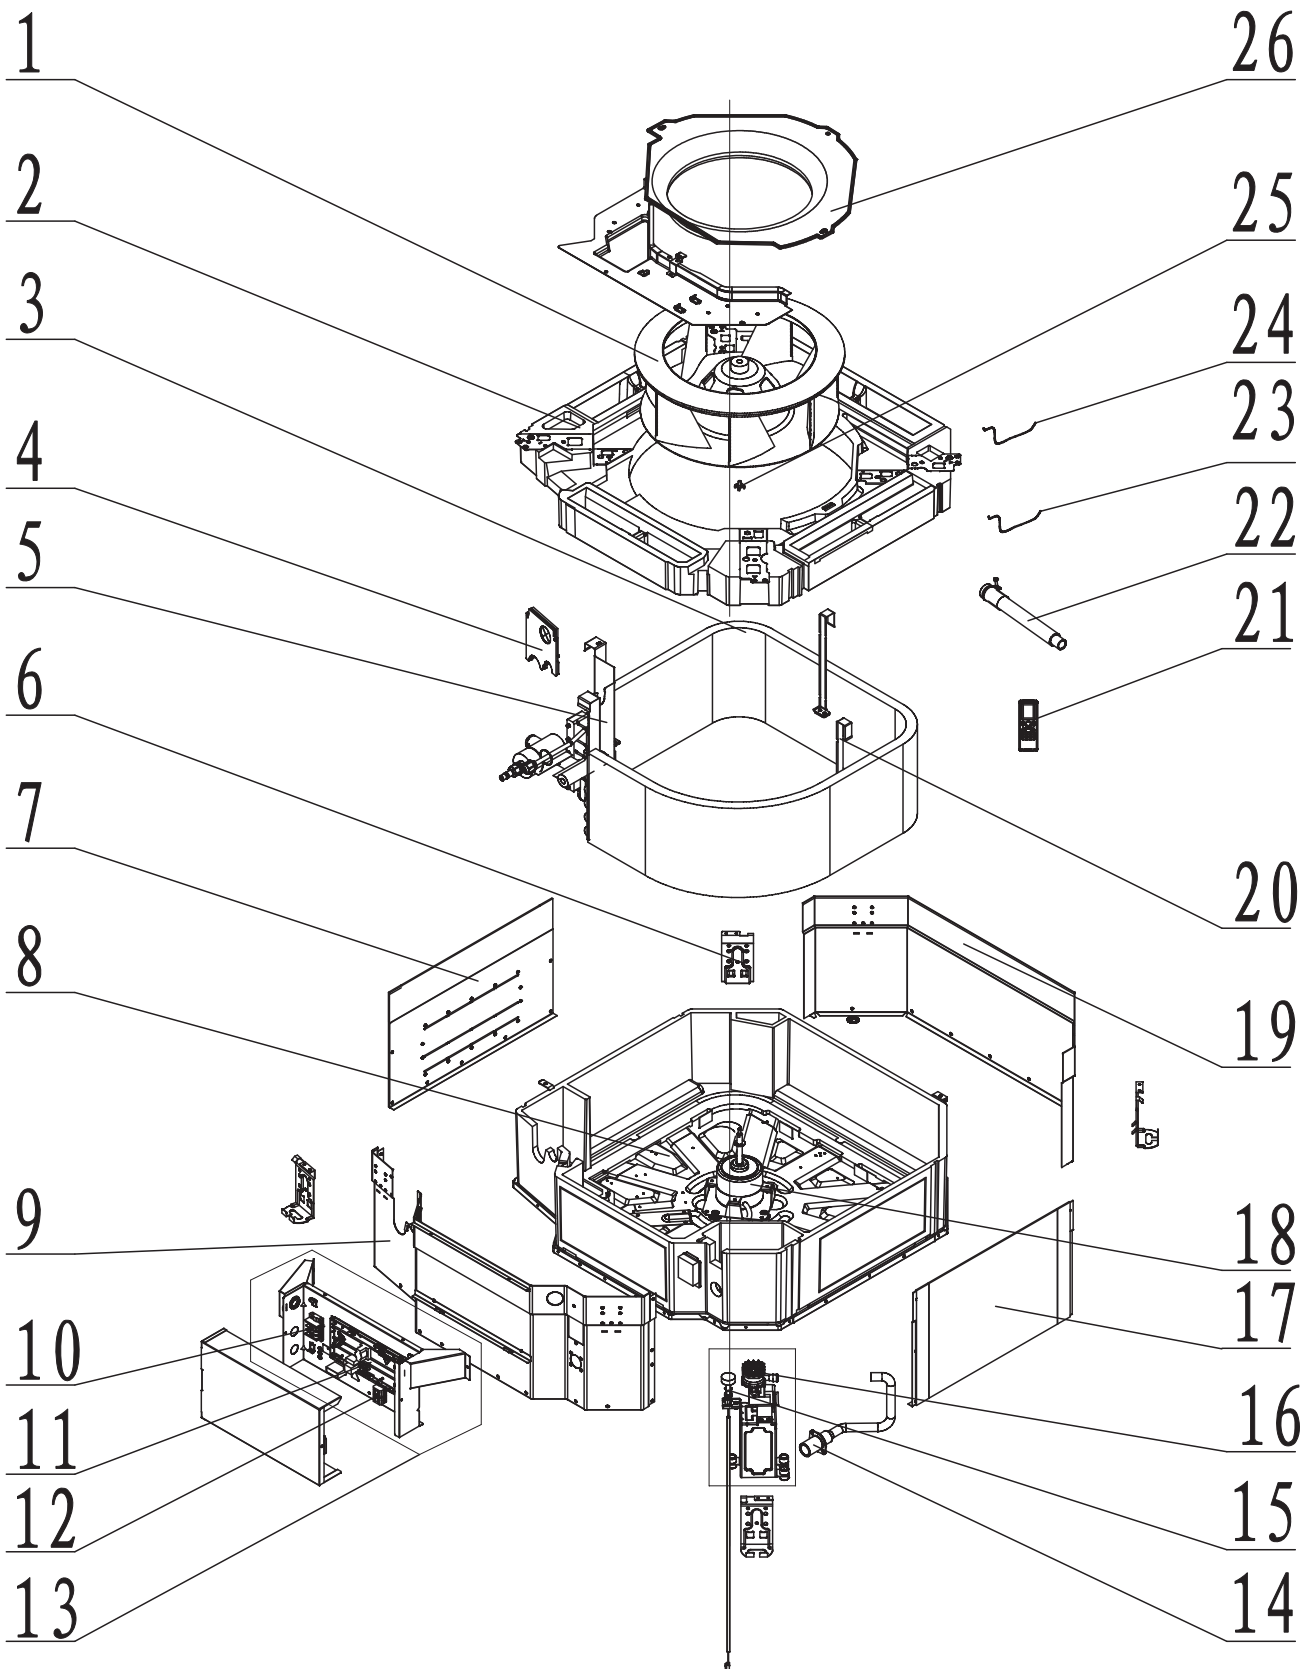

UMAT30HP230V1AC

UMAT30HP230V1AC

NO.	Part Description	Qty	Part Code
1	Centrifugal Fan	1	10310101
2	Condensate Water Tray Assy	1	20182701
3	Evaporator Coil Assy	1	01029400042
4	Tube Exit Plate Assy	1	01382715
5	Connection Sheet Assy	1	01349400007
6	Body Mounting Bracket	4	01332701
7	Left Side Plate Assy	1	01302711
8	Base Plate Assy	1	01222701
9	Front Side Plate Assy	1	0130271301
10	Terminal Board	1	42011222
11	Main Control Board	1	30224000028
12	Terminal Board	1	4201025301
13	Electric Box Assy	1	01399400124
14	Water Pump Drain Pipe	1	05230026
15	Water Level Switch	1	45018012
16	Water Pump	1	43130324
17	Right Side Plate Assy	1	01302712
18	Fan Motor	1	15709400003
19	Rear Side Plate Assy	1	01302709
20	Evaporator Coil Support Assy	2	01072707
21	Remote Controller (YB1FA)	1	30510516
Not Shown	Remote Controller Holder/Cradle	1	70140164
22	Drain Hose Sub-Assy	1	05232702
23	Ambient Temperature Sensor	1	3900012123
24	Tube Temperature Sensor	1	390001921G
25	Fan Support	1	10312701
26	Diversion Circle	1	10372722