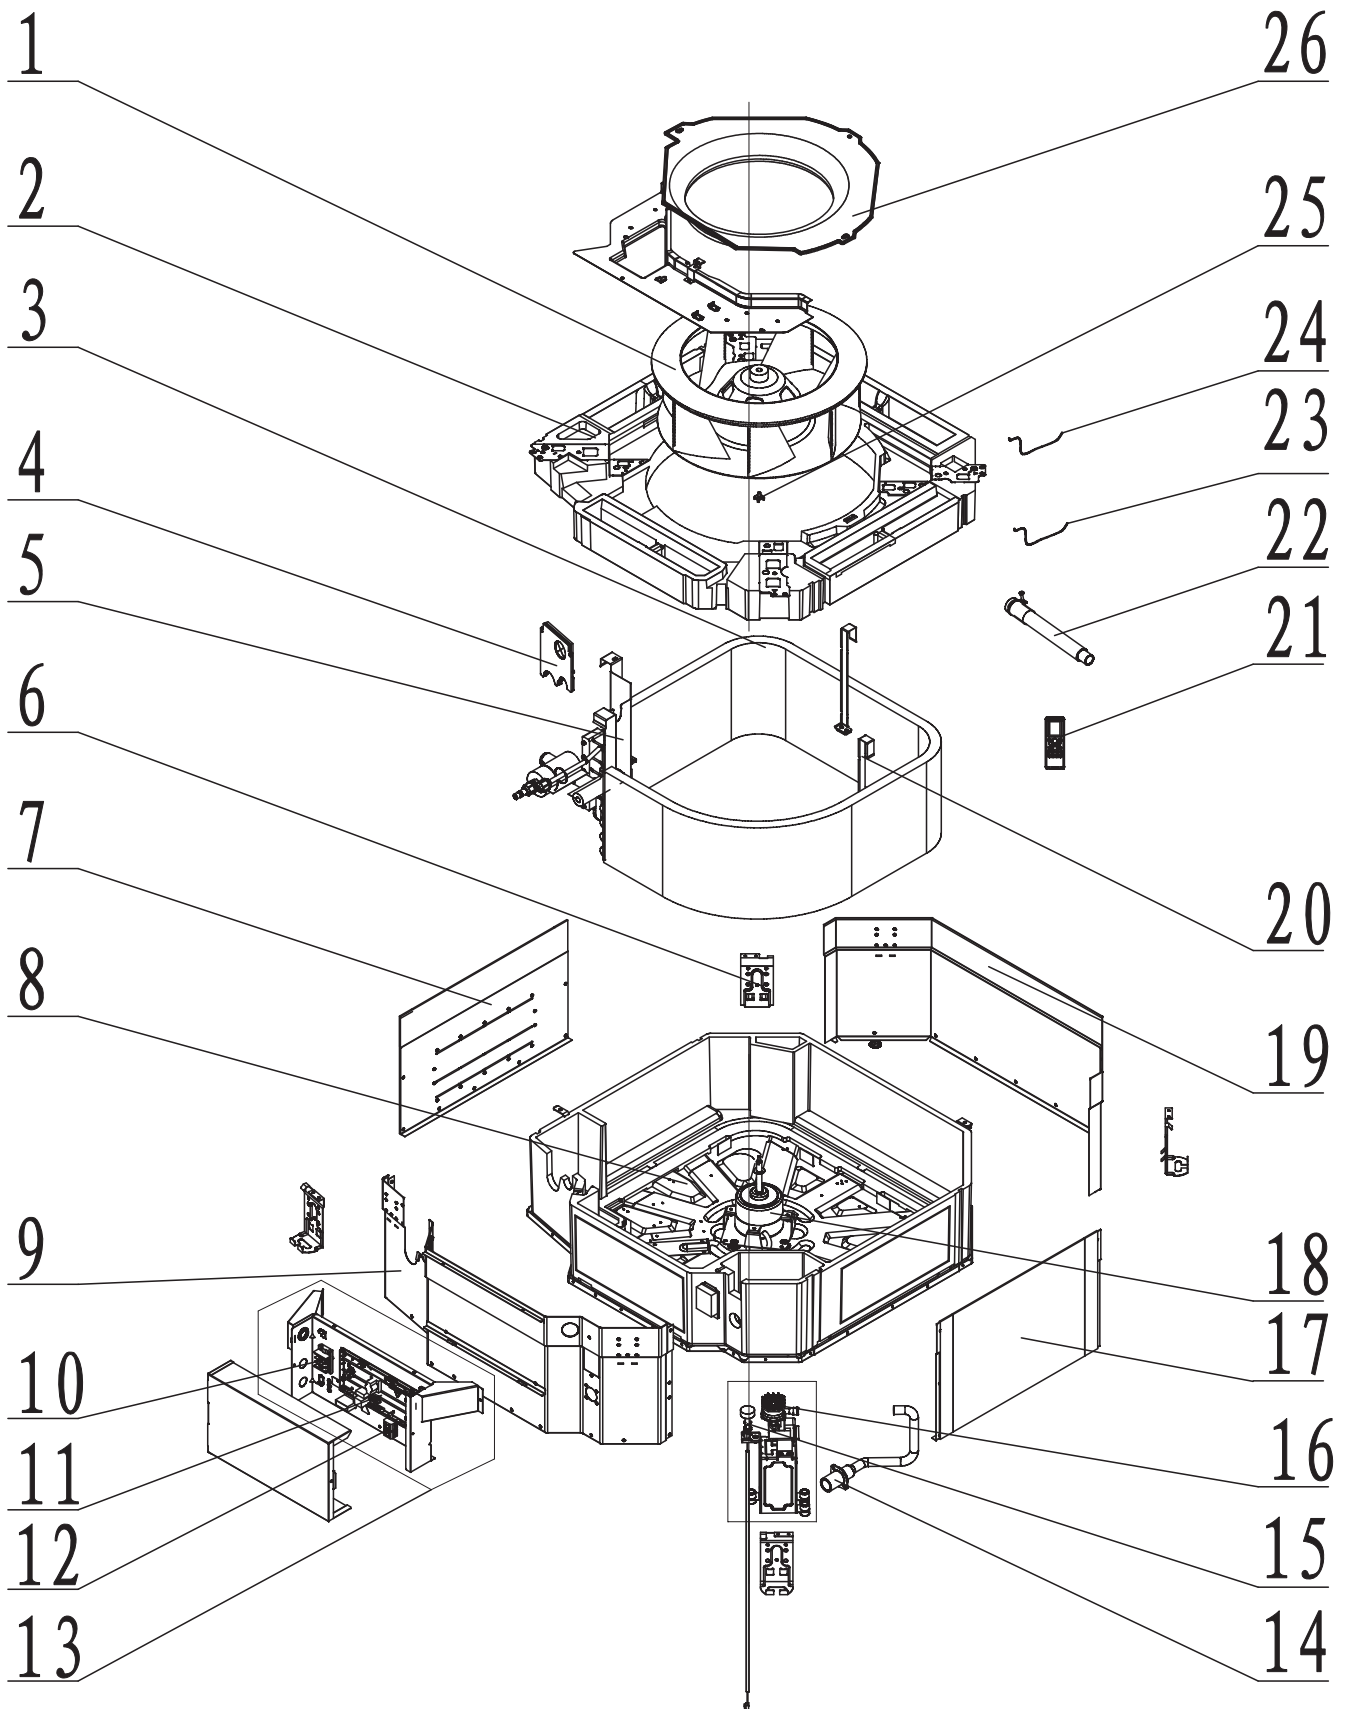

UMAT36HP230V1AC

UMAT36HP230V1AC

NO.	Part Description	Qty	Part Code
1	Centrifugal Fan	1	10310101
2	Condensate Water Tray Assy	1	20182701
3	Evaporator Coil Assy	1	01029400042
4	Tube Exit Plate Assy	1	01382715
5	Connection Sheet Assy	1	01349400007
6	Body Mounting Bracket	4	01332701
7	Left Side Plate Assy	1	01302711
8	Base Plate Assy	1	01222701
9	Front Side Plate Assy	1	0130271301
10	Terminal Board	1	42011222
11	Main Control Board	1	30224000028
12	Terminal Board	1	4201025301
13	Electric Box Assy	1	01399400124
14	Water Pump Drain Pipe	1	05230026
15	Water Level Switch	1	45018012
16	Water Pump	1	43130324
17	Right Side Plate Assy	1	01302712
18	Fan Motor	1	15709400003
19	Rear Side Plate Assy	1	01302709
20	Evaporator Coil Support Assy	2	01072707
21	Remote Controller (YB1FA)	1	30510516
Not Shown	Remote Controller Holder/Cradle	1	70140164
22	Drain Hose Sub-Assy	1	05232702
23	Ambient Temperature Sensor	1	3900012123
24	Tube Temperature Sensor	1	390001921G
25	Fan Support	1	10312701
26	Diversion Circle	1	10372722