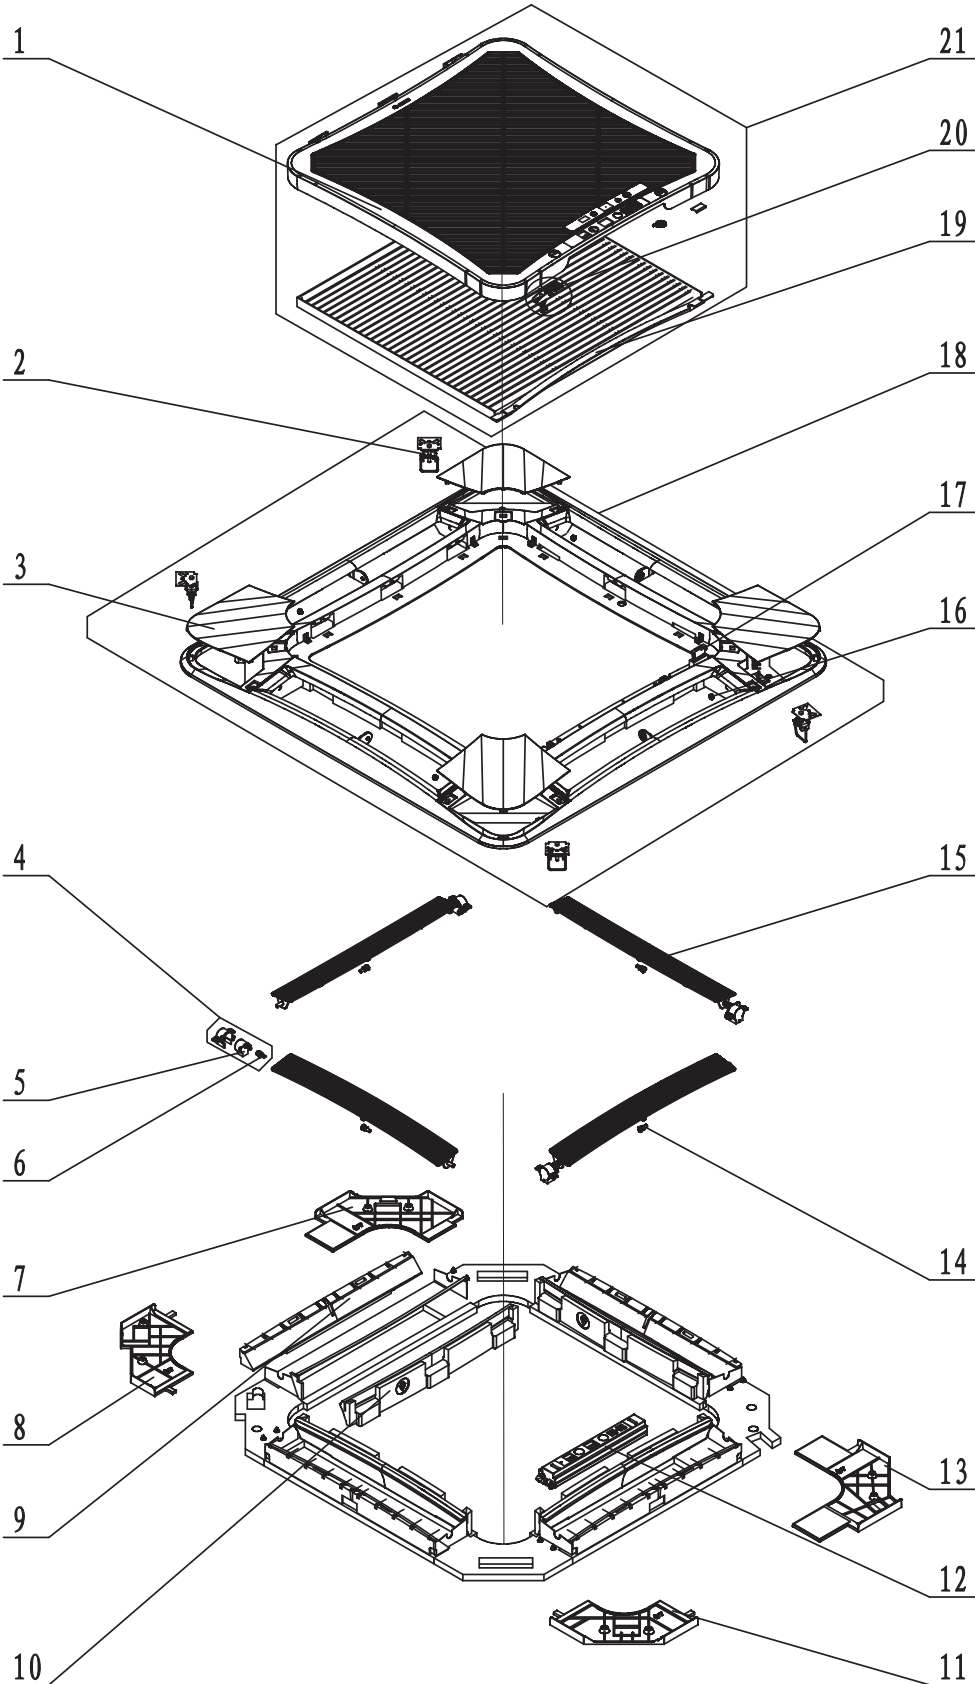

UMAT36GRILLE

UMAT36GRILLE

NO.	Part Description	Qty	Part Code
1	Front Grille	1	26909466
2	Hanging Ring	4	70810101
3	Outer Conner Cover Sub-Assy	4	01269410
4	Louver Motor Sub-Assy	4	15409407
5	Stepper Motor	1	15729401
6	Crank	1	10582070
7	Inner Conner Cover IV Sub-Assy	1	01269411
8	Inner Conner Cover III Sub-Assy	1	01269412
9	Outlet Foam 1	4	52069409
10	Outlet Foam 2	4	52069410
11	Inner Conner Cover II Sub-Assy	1	01269413
12	Display Board	1	N/A
13	Inner Conner Cover I Sub-Assy	1	01269414
14	Axial Bushing	4	10542036
15	Guide Louver	4	10619406
16	Left Axial Bushing	4	10512037
17	Magnet Sub-Assy	1	70842705
18	Front Panel Assy	1	01549401
19	Air Filter	1	11729405
20	Fastener Sub-Assy	1	02209402
21	Front Grille Assy	1	01579400004