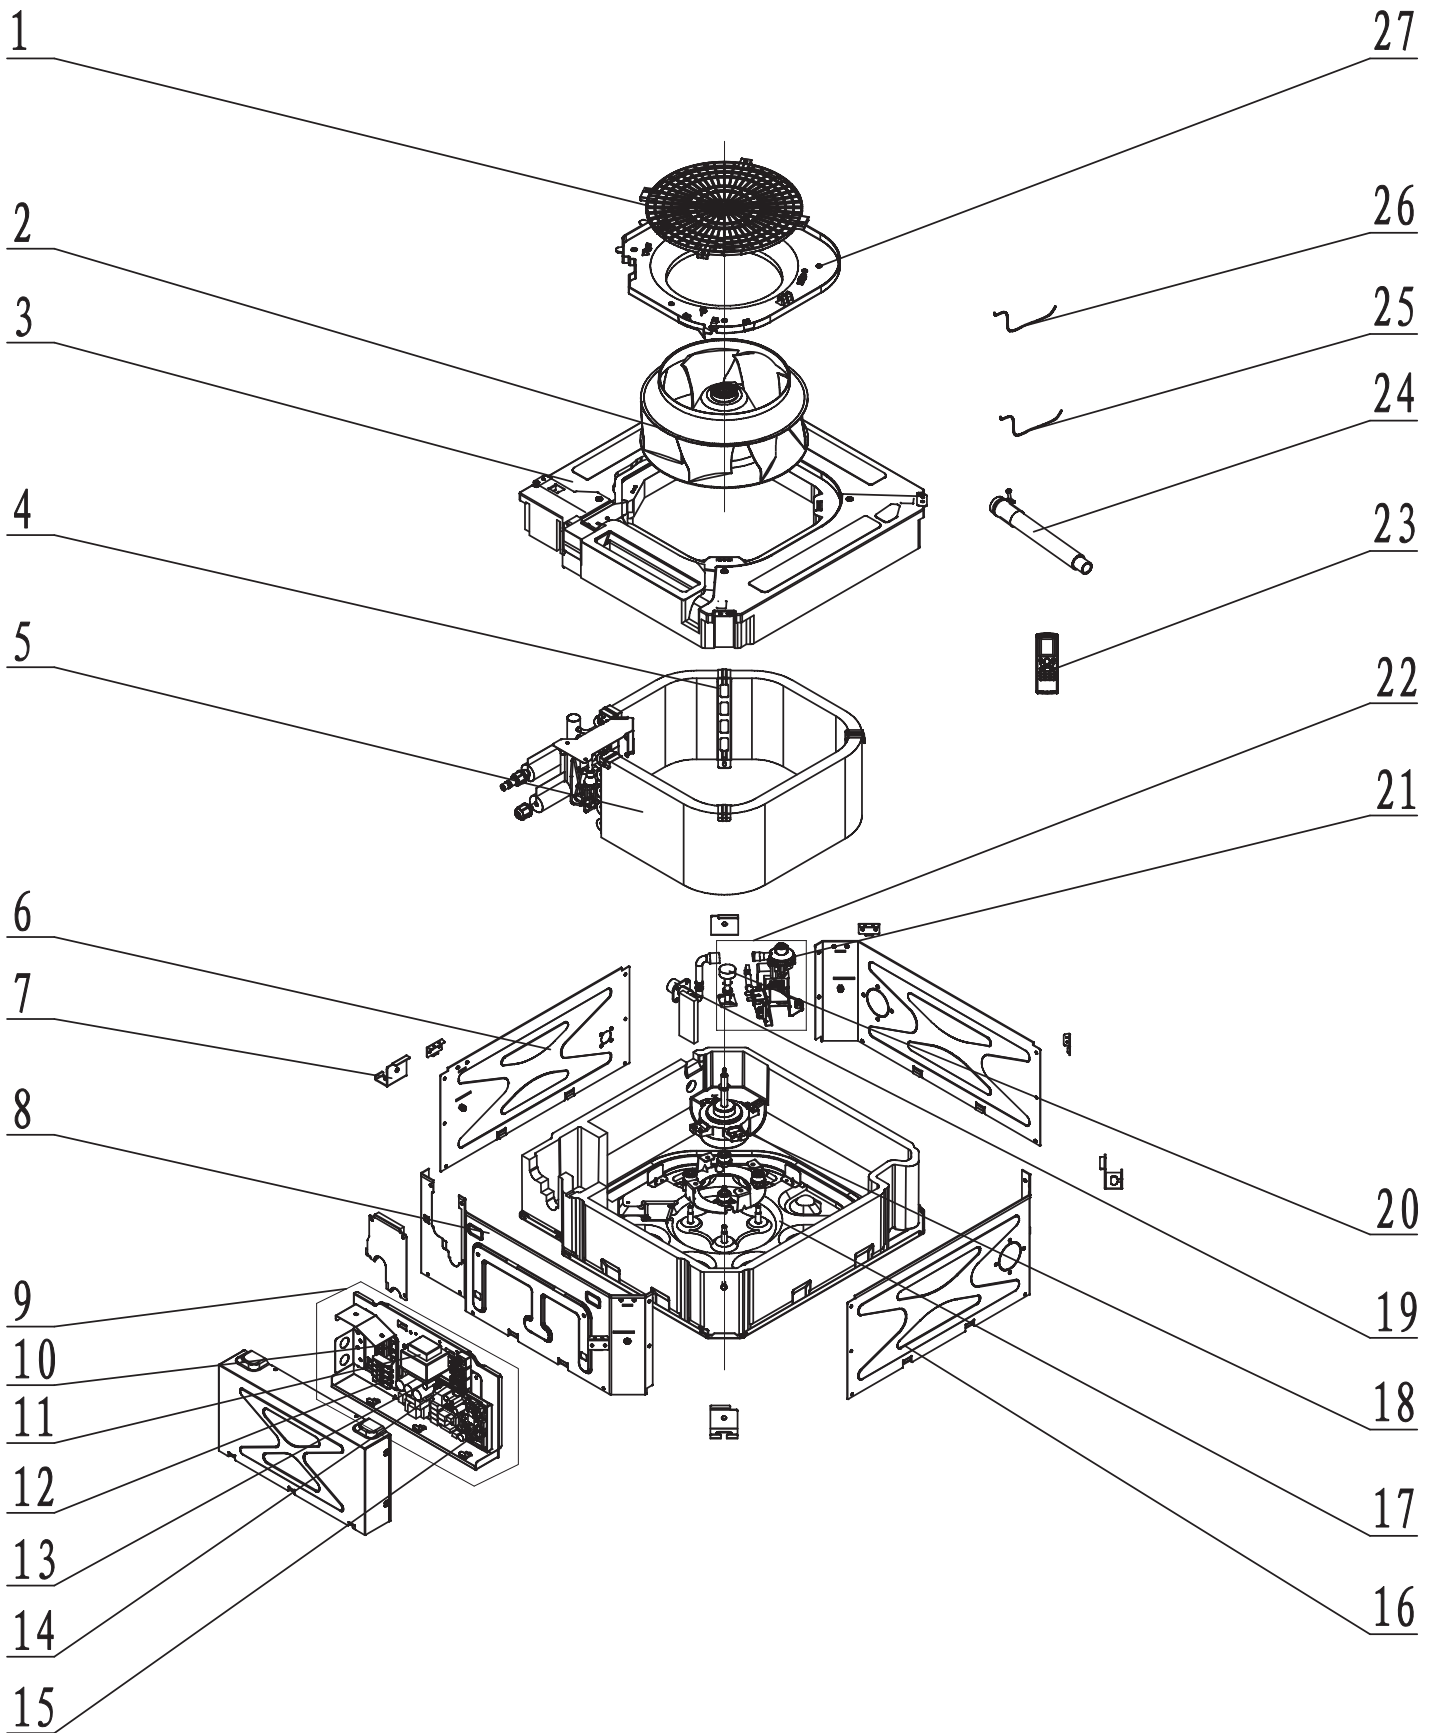

UMAT18HP230V1AC

UMAT18HP230V1AC

NO.	Part Description	Qty	Part Code
1	Rear Grille	1	26909400007
2	Centrifugal Fan	1	10429400001
3	Condensate Water Tray Assy	1	01289400004
4	Support	3	01809400007
5	Evaporator Coil Assy	1	01029400013
6	Left Side Plate Sub-Assy	1	01319400012
7	Body Mounting Bracket	4	01332705
8	Front Side Plate Sub-Assy	1	01319400014
9	Electric Box Assy	1	01399400114
10	Terminal Board	1	4201025301
11	Transformer	1	43110286
12	Terminal Board	1	42010274
13	Terminal Board	1	42011147
14	Terminal Board	2	42011103
15	Main Control Board	1	30224000028
16	Right Side Plate Sub-Assy	2	01319400013
17	Base Plate Assy	1	02229400007
18	Fan Motor	1	15709400004
19	Water Pump Drain Pipe	1	04269400001
20	Water Level Switch	1	450102013
21	Water Pump	1	43138000024
22	Water Pump Assy	1	15409400003
23	Remote Controller (YB1FA)	1	30510516
Not Shown	Remote Controller Holder/Cradle	1	70140164
24	Drain Hose Sub-Assy	1	05232050
25	Tube Temperature Sensor	1	3900012128
26	Ambient Temperature Sensor	1	39000191
27	Diversion Circle	1	10479400001