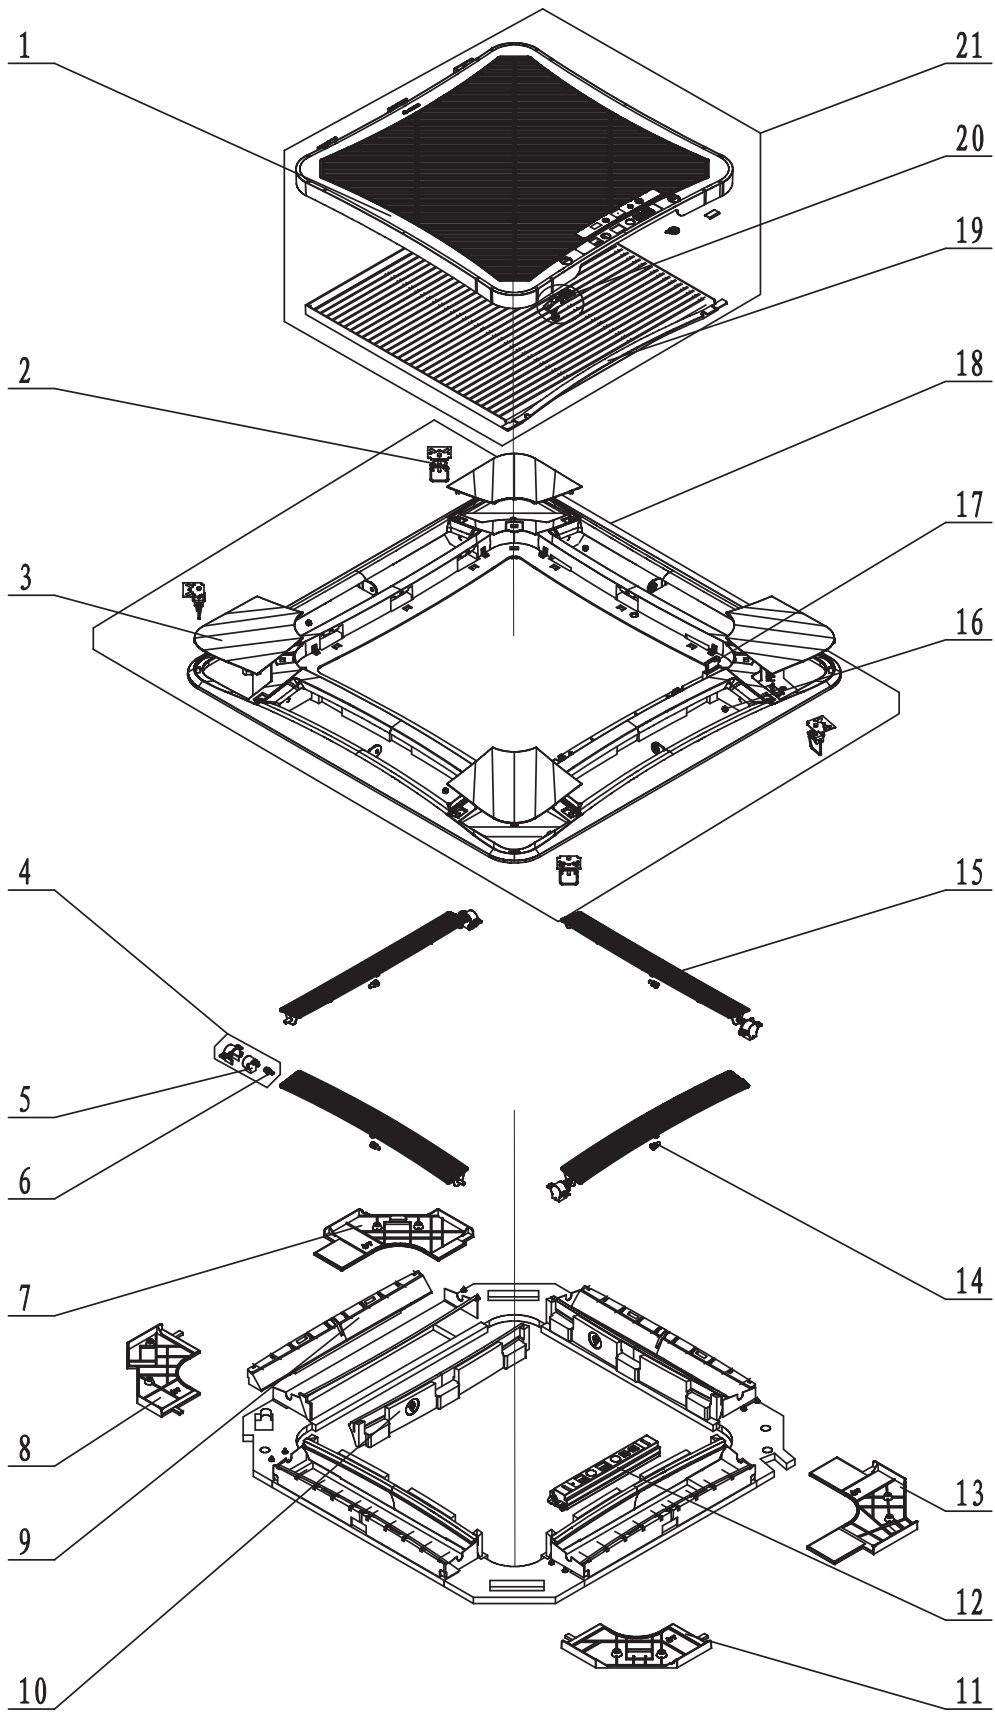

UMAT42GRILLE

UMAT42GRILLE

NO.	Part Description	Qty	Part Code
1	Front Grille	1	26909466
2	Hanging Ring	4	70810101
3	Outer Conner Cover Sub-Assy	4	01269410
4	Louver Motor Sub-Assy	4	15409407
5	Stepper Motor	1	15729401
6	Crank	1	10582070
7	Inner Conner Cover IV Sub-Assy	1	01269411
8	Inner Conner Cover III Sub-Assy	1	01269412
9	Outlet Foam 1	4	52069409
10	Outlet Foam 2	4	52069410
11	Inner Conner Cover II Sub-Assy	1	01269413
12	Display Board	1	NA
13	Inner Conner Cover I Sub-Assy	1	01269414
14	Axial Bushing	4	10542036
15	Guide Louver	4	10619406
16	Left Axial Bushing	4	10512037
17	Magnet Sub-Assy	1	70842705
18	Front Panel Assy	1	01549401
19	Air Filter	1	11729405
20	Fastener Sub-Assy	1	02209402
21	Front Grille Assy	1	01579400004